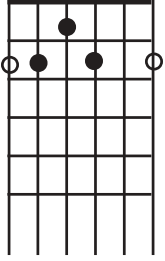

R R

R X

**B7 Chords**

R R

R

X R R R X

X X R

R R

**Common Altered Tunings For Blues**

DADDAD

EBEEBE

DADF#AD

EBEG#BE

DGDGBD

EAEAC#E

DADGBE